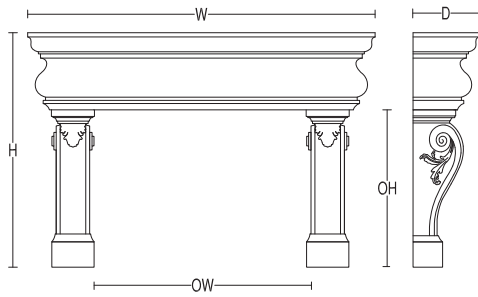

## Napoli

*Napoli* Mantel is a great combination of elegant frieze and nicely detailed jambs with acanthus leaf.

Width:	VARIABLE
Height:	55 1/2"
Depth:	17 1/2"
Opening Width:	VARIABLE
Opening Height:	37 1/4"

**FS-142**

Adjustable by height and width

©ElegantFM.com