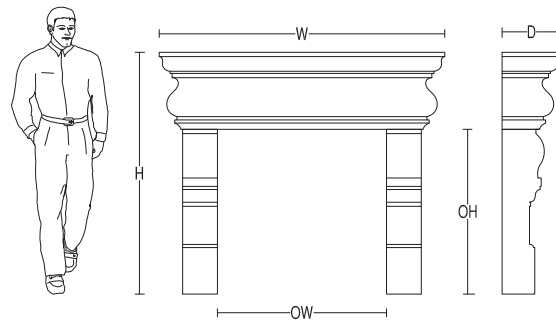

Leonardo

Leonardo like Byron offers the nice clean look inspired by French country style fireplaces, just slightly smaller version with different take on leg design.

 Adjustable by height and width

©ElegantFM.com

Width:	VARIES
Height:	66 3/4"
Depth:	17 1/2"
Opening Width:	VARIES
Opening Height:	39"

FS-206