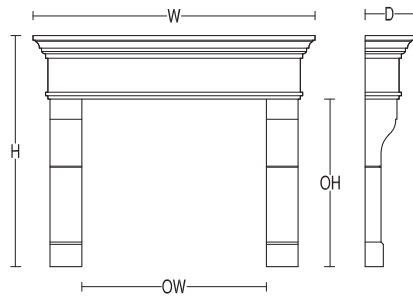

Clarisse

This elegant piece features traditional mantel top with touch of French style legs is excellent as additon to complete any traditional design with French furniture.

Width:	VARIES
Height:	51"
Depth:	10 3/4"
Opening Width:	VARIES
Opening Height:	37"