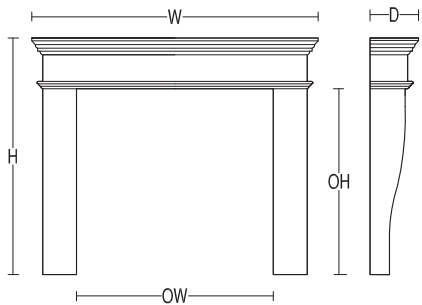

  
**Bordeaux**  

*T*his fireplace gives traditional styling, the contemporary treatment and modern look.

Width:	70"
Height:	49"
Depth:	10"
Opening Width:	40 3/4"
Opening Height:	49"

**FS-82**

 Adjustable by height and width  
 ©ElegantFM.com