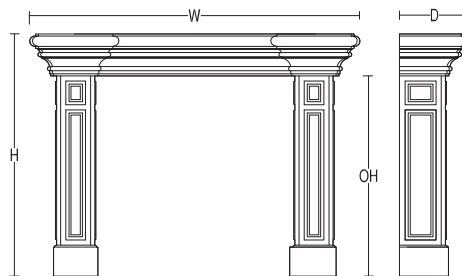

## Arthur

Unique design of this mantel with classic English style look features nice composition of staggered profiles and panels.

Width:	80"
Height:	59"
Depth:	17"
Opening Width:	46 1/2"
Opening Height:	48 1/2"

**FS-95**

 Adjustable by height only

©ElegantFM.com